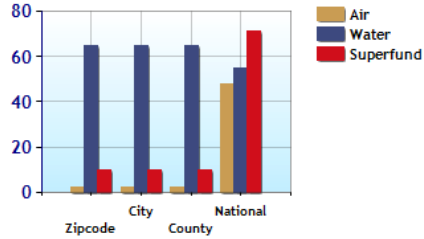

Health for Zip Code 92624

	Zipcode	City	County	National
? Air Quality	2	2	2	48
? Watershed Quality	65	65	65	55
? Physicians per Capita	249.5	249.5	249.5	218.9
? Health Cost Index	120.2	120.2	119.8	100.0
? Superfund Site Index	10	10	10	71
? UV Index	5.9	5.9	5.9	4.3

Environmental Quality