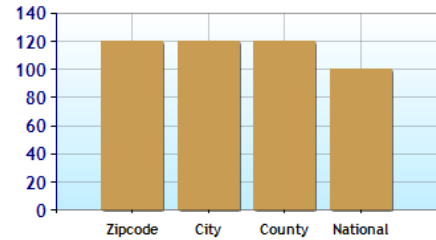

Health Cost Index