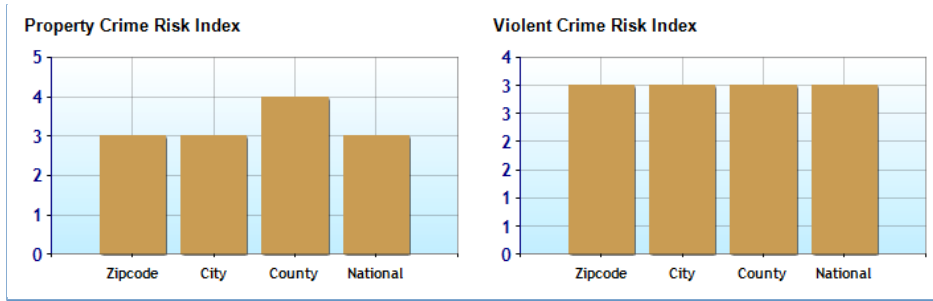

Crime for Zip Code 92629

	Zipcode	City	County	National
Property Crime Risk Index	3.0	3.0	4.0	3.0
Violent Crime Risk Index	3.0	3.0	3.0	3.0

Health for Zip Code 92624

	Zipcode	City	County	National
? Air Quality	2	2	2	48
? Watershed Quality	65	65	65	55
? Physicians per Capita	249.5	249.5	249.5	218.9
? Health Cost Index	120.2	120.2	119.8	100.0
? Superfund Site Index	10	10	10	71
? UV Index	5.9	5.9	5.9	4.3