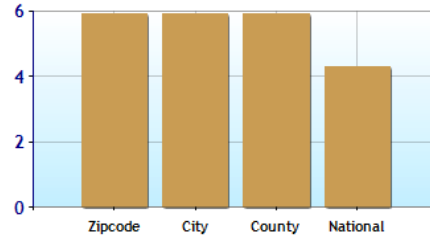

Health for Zip Code 92624

	Zipcode	City	County	National
? Air Quality	2	2	2	48
? Watershed Quality	65	65	65	55
? Physicians per Capita	249.5	249.5	249.5	218.9
? Health Cost Index	120.2	120.2	119.8	100.0
? Superfund Site Index	10	10	10	71
? UV Index	5.9	5.9	5.9	4.3

UV Index