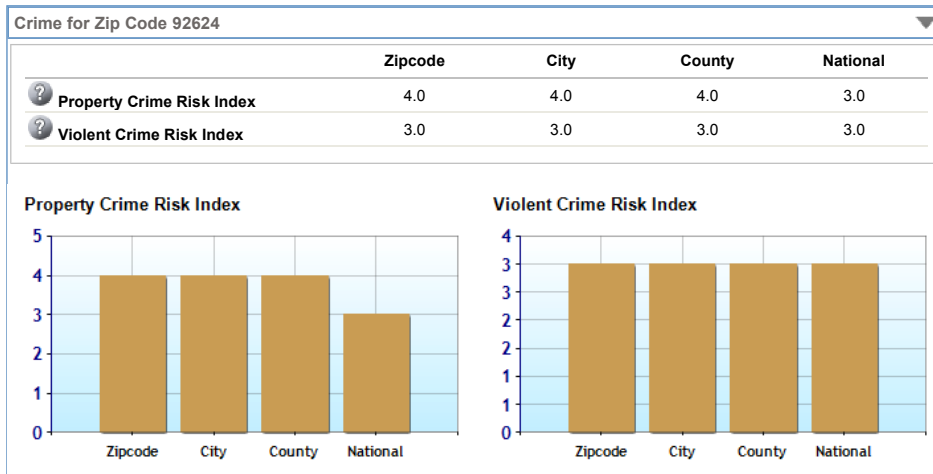

Crime for Zip Code 92629

	Zipcode	City	County	National
Property Crime Risk Index	3.0	3.0	4.0	3.0
Violent Crime Risk Index	3.0	3.0	3.0	3.0

Health for Zip Code 92624

	Zipcode	City	County	National
? Air Quality	2	2	2	48
? Watershed Quality	65	65	65	55
? Physicians per Capita	249.5	249.5	249.5	218.9
? Health Cost Index	120.2	120.2	119.8	100.0
? Superfund Site Index	10	10	10	71
? UV Index	5.9	5.9	5.9	4.3