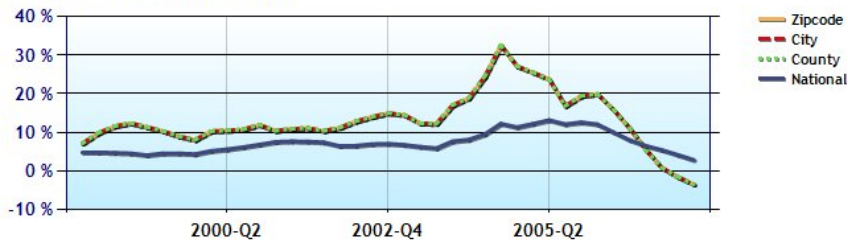

Home Values for Zip Code 92629

	Zipcode	City	County	National
Median Home Value	\$1,197,000	\$1,275,500	\$778,000	\$310,200
Home Appreciation	-1.9%	-3.7%	-2.5%	-2.8%

Median Home Value - Ten Year Chart

Home Appreciation - Ten Year Chart

Home Values for Zip Code 92624

	Zipcode	City	County	National
Median Home Value	\$1,599,000	\$1,599,000	\$778,000	\$310,200
Home Appreciation	-10.0%	-10.0%	-2.5%	-2.8%

Median Home Value - Ten Year Chart

Home Appreciation - Ten Year Chart