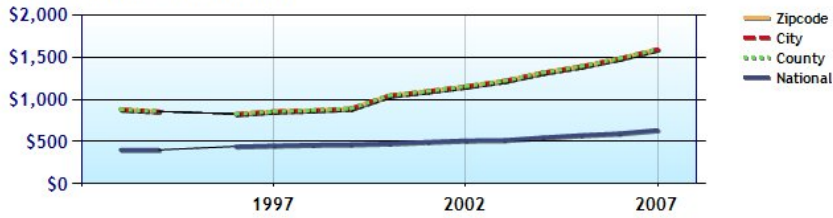

Average Rental Cost - Ten Year Chart