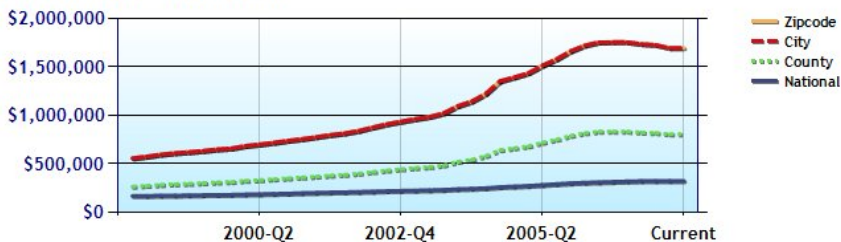

Home Values for Zip Code 92629

	Zipcode	City	County	National
Median Home Value	\$1,197,000	\$1,275,500	\$778,000	\$310,200
Home Appreciation	-1.9%	-3.7%	-2.5%	-2.8%

Median Home Value - Ten Year Chart

Home Appreciation - Ten Year Chart

Home Values for Zip Code 92624

	Zipcode	City	County	National
Median Home Value	\$1,599,000	\$1,599,000	\$778,000	\$310,200
Home Appreciation	-10.0%	-10.0%	-2.5%	-2.8%

Median Home Value - Ten Year Chart

Home Appreciation - Ten Year Chart