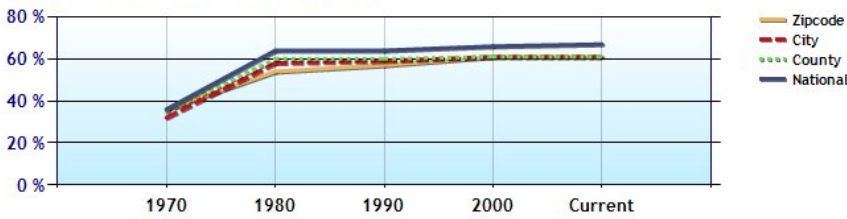

Homes Statistics for Zip Code 92629

	Zipcode	City	County	National
	24.0	26.0	30.0	31.0

?	Median Age of Home				
?	Homes Owned	56.0%	56.7%	59.3%	60.5%
?	Homes Rented	35.6%	35.0%	36.8%	29.9%
?	Homes Vacant	8.5%	8.3%	3.9%	9.7%

Average Rental Cost - Ten Year Chart

Percentage of Homes Rented - Thirty Year Chart

Percentage of Homes Owned - Thirty Year Chart

Home Use

Median Age of Home

Homes Statistics for Zip Code 92624

	Zipcode	City	County	National	
?	Median Age of Home	32.0	32.0	30.0	31.0
?	Homes Owned	60.4%	60.4%	59.3%	60.5%
?	Homes Rented	31.4%	31.4%	36.8%	29.9%
?	Homes Vacant	8.1%	8.1%	3.9%	9.7%