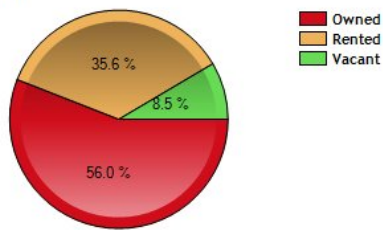

Average Rental Cost - Ten Year Chart

Percentage of Homes Rented - Thirty Year Chart

Percentage of Homes Owned - Thirty Year Chart

Home Use

Median Age of Home

Homes Statistics for Zip Code 92624

	Zipcode	City	County	National	
?	Median Age of Home	32.0	32.0	30.0	31.0
?	Homes Owned	60.4%	60.4%	59.3%	60.5%
?	Homes Rented	31.4%	31.4%	36.8%	29.9%
?	Homes Vacant	8.1%	8.1%	3.9%	9.7%