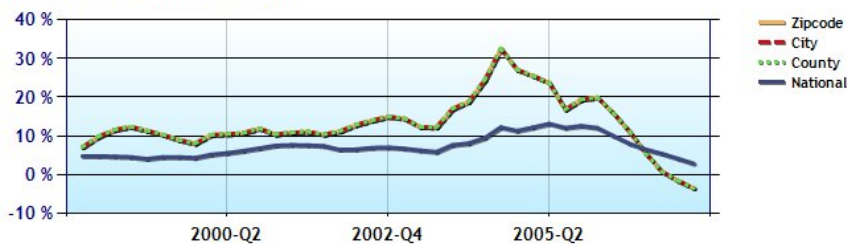

Home Values for Zip Code 92629

	Zipcode	City	County	National
Median Home Value	\$1,197,000	\$1,275,500	\$778,000	\$310,200
Home Appreciation	-1.9%	-3.7%	-2.5%	-2.8%

Median Home Value - Ten Year Chart

Home Appreciation - Ten Year Chart

Home Values for Zip Code 92624

	Zipcode	City	County	National
Median Home Value	\$1,599,000	\$1,599,000	\$778,000	\$310,200
Home Appreciation	-10.0%	-10.0%	-2.5%	-2.8%

Median Home Value - Ten Year Chart

Home Appreciation - Ten Year Chart