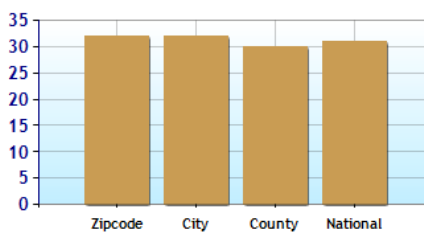

Median Age of Home