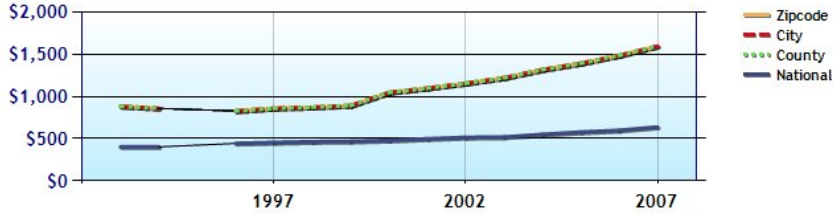

?	Median Age of Home				
?	Homes Owned	56.0%	56.7%	59.3%	60.5%
?	Homes Rented	35.6%	35.0%	36.8%	29.9%
?	Homes Vacant	8.5%	8.3%	3.9%	9.7%

Average Rental Cost - Ten Year Chart