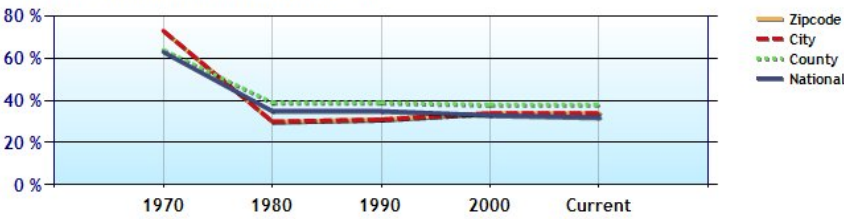

Percentage of Homes Rented - Thirty Year Chart