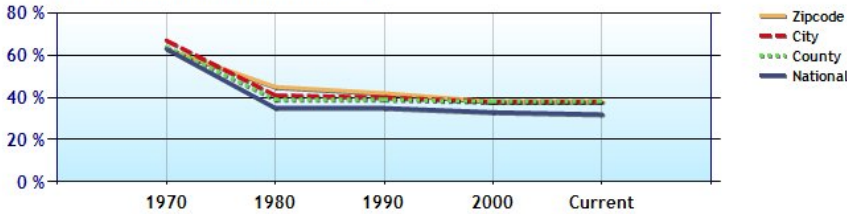

Homes Statistics for Zip Code 92629

	Zipcode	City	County	National
	24.0	26.0	30.0	31.0

?	Median Age of Home				
?	Homes Owned	56.0%	56.7%	59.3%	60.5%
?	Homes Rented	35.6%	35.0%	36.8%	29.9%
?	Homes Vacant	8.5%	8.3%	3.9%	9.7%

Average Rental Cost - Ten Year Chart

Percentage of Homes Rented - Thirty Year Chart

Percentage of Homes Owned - Thirty Year Chart

Home Use

Median Age of Home

Homes Statistics for Zip Code 92624

	Zipcode	City	County	National	
?	Median Age of Home	32.0	32.0	30.0	31.0
?	Homes Owned	60.4%	60.4%	59.3%	60.5%
?	Homes Rented	31.4%	31.4%	36.8%	29.9%
?	Homes Vacant	8.1%	8.1%	3.9%	9.7%