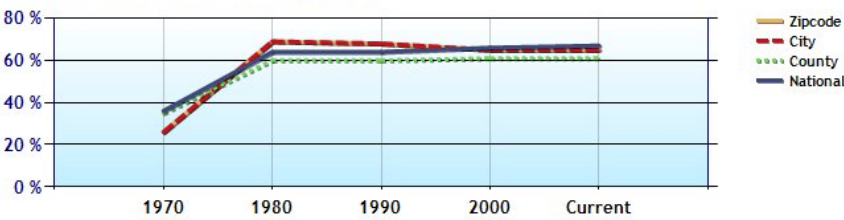

Percentage of Homes Owned - Thirty Year Chart