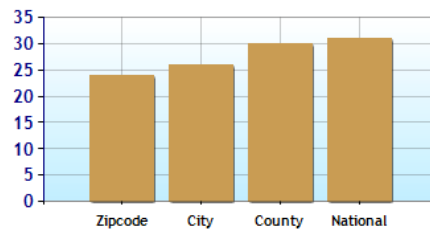

Homes Statistics for Zip Code 92629

	Zipcode	City	County	National
	24.0	26.0	30.0	31.0

?	Median Age of Home				
?	Homes Owned	56.0%	56.7%	59.3%	60.5%
?	Homes Rented	35.6%	35.0%	36.8%	29.9%
?	Homes Vacant	8.5%	8.3%	3.9%	9.7%

Average Rental Cost - Ten Year Chart

Percentage of Homes Rented - Thirty Year Chart

Percentage of Homes Owned - Thirty Year Chart

Home Use

Median Age of Home

Homes Statistics for Zip Code 92624

	Zipcode	City	County	National	
?	Median Age of Home	32.0	32.0	30.0	31.0
?	Homes Owned	60.4%	60.4%	59.3%	60.5%
?	Homes Rented	31.4%	31.4%	36.8%	29.9%
?	Homes Vacant	8.1%	8.1%	3.9%	9.7%

Average Rental Cost - Ten Year Chart

Percentage of Homes Rented - Thirty Year Chart

Percentage of Homes Owned - Thirty Year Chart

Home Use

Median Age of Home

We use our best efforts to present the most accurate and up-to-date information, but we are not responsible for the results of any defects that may be found to exist, or any lost profits or other consequential damages that may result from such defects. You should not assume that this content is error-free or that it will be suitable for the particular purpose that you have in mind when using it. The owner and operator of the website that displays this data makes no warranty or representation of any kind with respect to the completeness or accuracy of the information included herein.