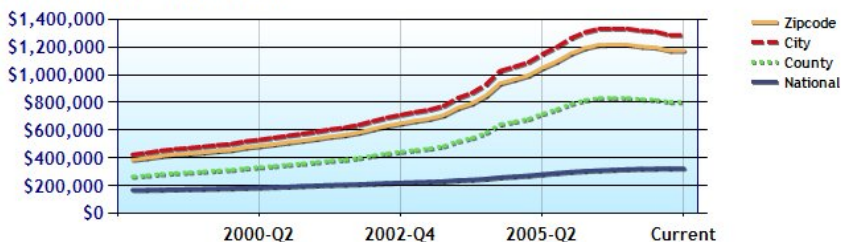

Home Values for Zip Code 92629

	Zipcode	City	County	National
Median Home Value	\$1,197,000	\$1,275,500	\$778,000	\$310,200
Home Appreciation	-1.9%	-3.7%	-2.5%	-2.8%

Median Home Value - Ten Year Chart

Home Appreciation - Ten Year Chart

Home Values for Zip Code 92624

	Zipcode	City	County	National
Median Home Value	\$1,599,000	\$1,599,000	\$778,000	\$310,200
Home Appreciation	-10.0%	-10.0%	-2.5%	-2.8%

Median Home Value - Ten Year Chart

Home Appreciation - Ten Year Chart