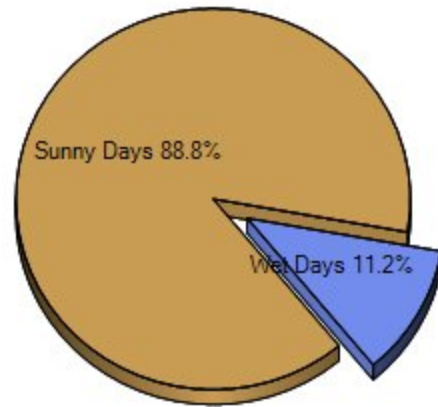

### Altitude

### Temperature Extremes

**Precipitation Summary**

**Sunny and Cloudy Days per Annum for 92624**

**Comfort Index (during hot weather)**

**Environmental Statistics for Zip Code 92629**

	Zipcode	City	County	National
? Air Quality	2	2	2	48
? Watershed Quality	65	65	65	55
? Physicians per Capita	249.5	249.5	249.5	218.9
? Health Cost Index	118.8	120.0	119.8	100.0
? Superfund Site Index	10	10	10	71
? UV Index	5.9	5.9	5.9	4.3