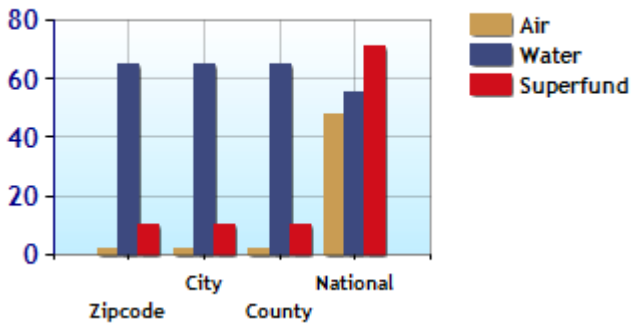

Environmental Quality