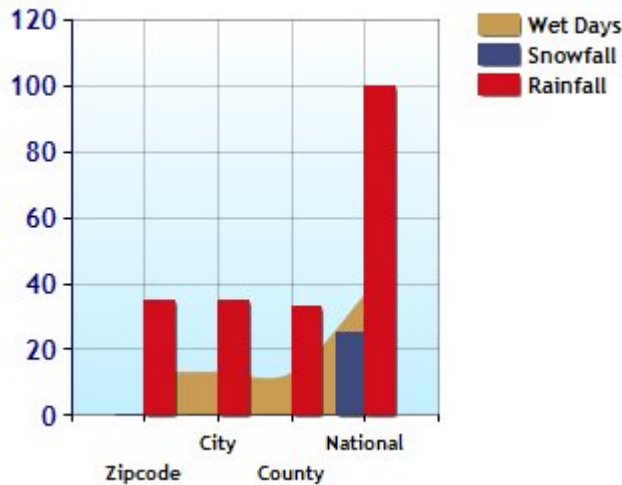

Climate for Zip Code 92629

	Zipcode	City	County	National
? Altitude	104	104	258	1,060
? Rainfall (inches annually)	12.8	12.8	12.6	36.5
? Snowfall (inches annually)	0.0	0.0	0.0	25.0
? January Avg. Low Temp	43.0	43.0	44.7	20.5
? July Avg. High Temp	76.0	76.0	81.5	86.5
? Days of Precipitation Annually	35	35	33	100
? Days Mostly Sunny Annually	279	275	278	205
? Comfort Index (during hot weather)	63	55	54	44

Altitude

Temperature Extremes

Precipitation Summary

Sunny and Cloudy Days per Annum for 92629