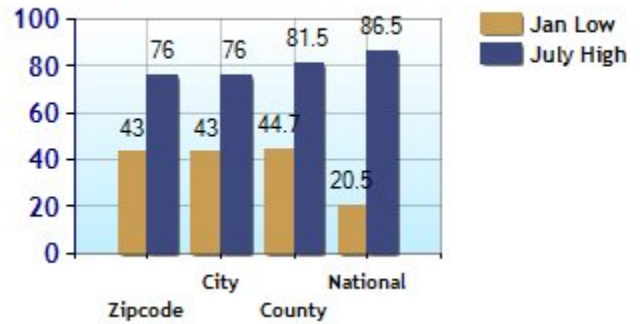

Climate for Zip Code 92629

	Zipcode	City	County	National
? Altitude	104	104	258	1,060
? Rainfall (inches annually)	12.8	12.8	12.6	36.5
? Snowfall (inches annually)	0.0	0.0	0.0	25.0
? January Avg. Low Temp	43.0	43.0	44.7	20.5
? July Avg. High Temp	76.0	76.0	81.5	86.5
? Days of Precipitation Annually	35	35	33	100
? Days Mostly Sunny Annually	279	275	278	205
? Comfort Index (during hot weather)	63	55	54	44

Altitude

Temperature Extremes

Precipitation Summary

Sunny and Cloudy Days per Annum for 92629