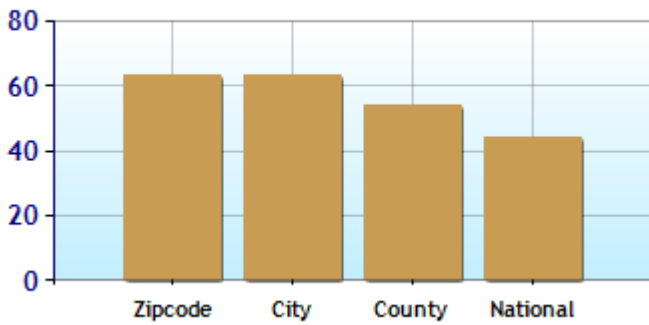

### Altitude

### Temperature Extremes

**Precipitation Summary**

**Sunny and Cloudy Days per Annum for 92624**

**Comfort Index (during hot weather)**

**Environmental Statistics for Zip Code 92629**

	Zipcode	City	County	National
? Air Quality	2	2	2	48
? Watershed Quality	65	65	65	55
? Physicians per Capita	249.5	249.5	249.5	218.9
? Health Cost Index	118.8	120.0	119.8	100.0
? Superfund Site Index	10	10	10	71
? UV Index	5.9	5.9	5.9	4.3

### Environmental Quality