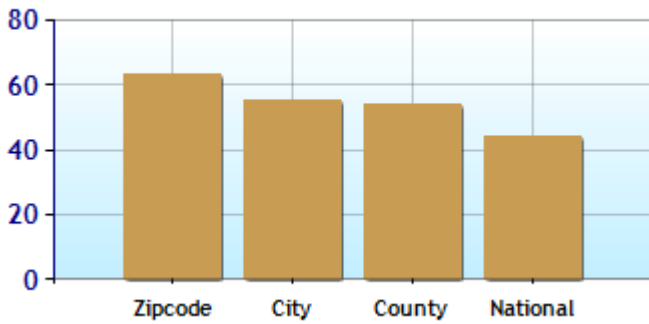

Altitude

Temperature Extremes

Precipitation Summary

Sunny and Cloudy Days per Annum for 92629

### Comfort Index (during hot weather)