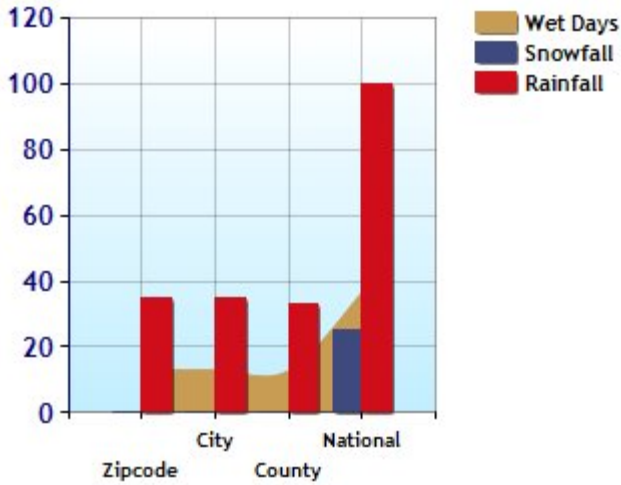

Precipitation Summary