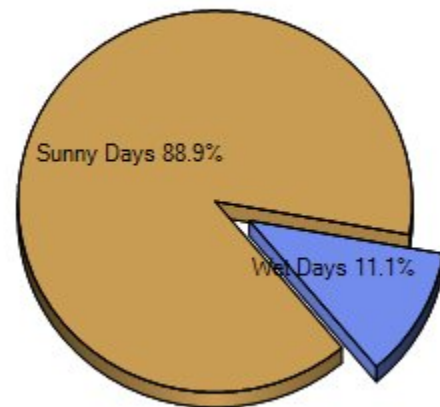

Climate for Zip Code 92629

	Zipcode	City	County	National
? Altitude	104	104	258	1,060
? Rainfall (inches annually)	12.8	12.8	12.6	36.5
? Snowfall (inches annually)	0.0	0.0	0.0	25.0
? January Avg. Low Temp	43.0	43.0	44.7	20.5
? July Avg. High Temp	76.0	76.0	81.5	86.5
? Days of Precipitation Annually	35	35	33	100
? Days Mostly Sunny Annually	279	275	278	205
? Comfort Index (during hot weather)	63	55	54	44

Altitude

Temperature Extremes

Precipitation Summary

Sunny and Cloudy Days per Annum for 92629

### Comfort Index (during hot weather)