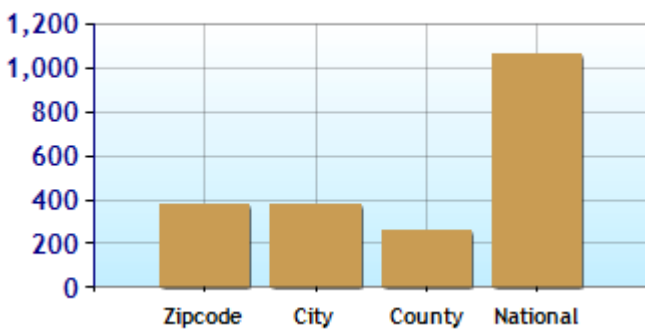

Comfort Index (during hot weather)

Climate for Zip Code 92624

	Zipcode	City	County	National
? Altitude	375	375	258	1,060
? Rainfall (inches annually)	12.8	12.8	12.6	36.5
? Snowfall (inches annually)	0.0	0.0	0.0	25.0
? January Avg. Low Temp	43.0	43.0	44.7	20.5
? July Avg. High Temp	76.0	76.0	81.5	86.5
? Days of Precipitation Annually	35	35	33	100
? Days Mostly Sunny Annually	277	277	278	205
? Comfort Index (during hot weather)	63	63	54	44

Altitude

Temperature Extremes