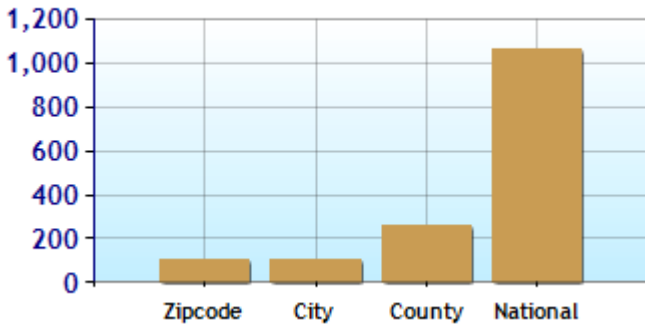

Climate for Zip Code 92629

	Zipcode	City	County	National
? Altitude	104	104	258	1,060
? Rainfall (inches annually)	12.8	12.8	12.6	36.5
? Snowfall (inches annually)	0.0	0.0	0.0	25.0
? January Avg. Low Temp	43.0	43.0	44.7	20.5
? July Avg. High Temp	76.0	76.0	81.5	86.5
? Days of Precipitation Annually	35	35	33	100
? Days Mostly Sunny Annually	279	275	278	205
? Comfort Index (during hot weather)	63	55	54	44

Altitude

Temperature Extremes

Precipitation Summary

Sunny and Cloudy Days per Annum for 92629