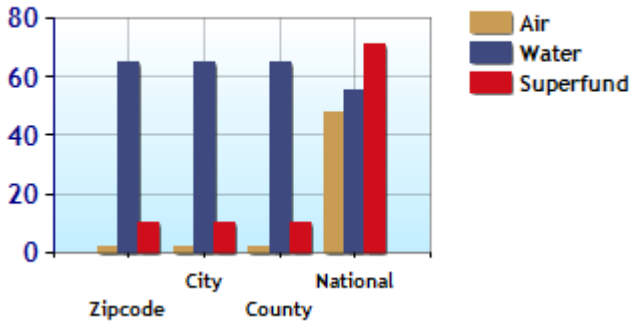

### Temperature Extremes

**Precipitation Summary**

**Sunny and Cloudy Days per Annum for 92624**

**Comfort Index (during hot weather)**

**Environmental Statistics for Zip Code 92629**

	Zipcode	City	County	National
? Air Quality	2	2	2	48
? Watershed Quality	65	65	65	55
? Physicians per Capita	249.5	249.5	249.5	218.9
? Health Cost Index	118.8	120.0	119.8	100.0
? Superfund Site Index	10	10	10	71
? UV Index	5.9	5.9	5.9	4.3

### Environmental Quality