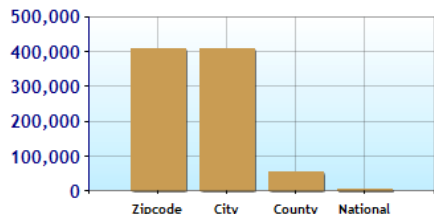

Students per Librarian