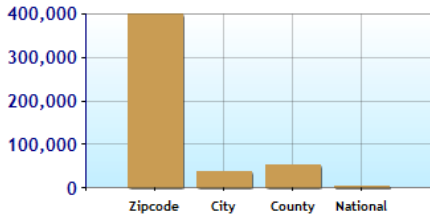

Education near Zip Code 92629

	Zipcode	City	County	National
High School Graduates	90.0%	90.0%	79.0%	80.0%
College Degree - 2 year	8.5%	8.5%	7.8%	6.4%
College Degree - 4 year	27.0%	25.3%	20.8%	15.7%
Graduate Degree	16.5%	15.8%	10.7%	8.9%
Expenditures per Student	\$4,374	\$4,374	\$4,673	\$5,283
Students per Teacher	15.7	15.7	22.6	15.9
Students per Librarian	398,341	39,026	54,275	912
Students per Guidance Counselor	5,284	8,186	1,979	552

Expenditures per Student

Students per Teacher

Students per Librarian

Students per Guidance Counselor

High Schools near Zip Code 92629

School	Grades	Students	P/T Ratio	Zipcode
Dana Hills High	09-12	2900	25.8	92629
* Dana (Richard Henry) Exceptional Needs	KG-06	56	7.5	92629