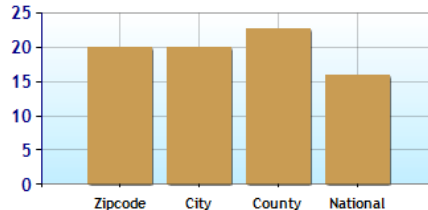

Students per Teacher