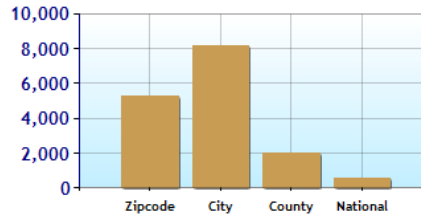

Education near Zip Code 92629

	Zipcode	City	County	National
High School Graduates	90.0%	90.0%	79.0%	80.0%
College Degree - 2 year	8.5%	8.5%	7.8%	6.4%
College Degree - 4 year	27.0%	25.3%	20.8%	15.7%
Graduate Degree	16.5%	15.8%	10.7%	8.9%
Expenditures per Student	\$4,374	\$4,374	\$4,673	\$5,283
Students per Teacher	15.7	15.7	22.6	15.9
Students per Librarian	398,341	39,026	54,275	912
Students per Guidance Counselor	5,284	8,186	1,979	552

Expenditures per Student

Students per Teacher

Students per Librarian

Students per Guidance Counselor

High Schools near Zip Code 92629

School	Grades	Students	P/T Ratio	Zipcode
Dana Hills High	09-12	2900	25.8	92629
* Dana (Richard Henry) Exceptional Needs	KG-06	56	7.5	92629

(* = alternative school)

Elementary Schools near Zip Code 92629

School	Grades	Students	P/T Ratio	Zipcode
Palisades Elementary	KG-06	543	21.7	92624
Capistrano Connections Academy Charte...	KG-08	100	33.3	92624
Southern California Connections Academy	KG-08	78	24.4	92624
Dana (Richard Henry) Elementar	KG-06	401	23.6	92629