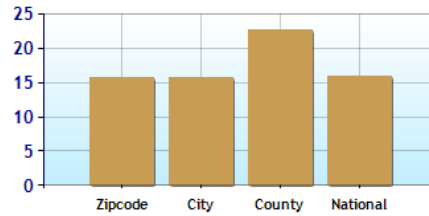

Education near Zip Code 92629

	Zipcode	City	County	National
High School Graduates	90.0%	90.0%	79.0%	80.0%
College Degree - 2 year	8.5%	8.5%	7.8%	6.4%
College Degree - 4 year	27.0%	25.3%	20.8%	15.7%
Graduate Degree	16.5%	15.8%	10.7%	8.9%
Expenditures per Student	\$4,374	\$4,374	\$4,673	\$5,283
Students per Teacher	15.7	15.7	22.6	15.9
Students per Librarian	398,341	39,026	54,275	912
Students per Guidance Counselor	5,284	8,186	1,979	552

Expenditures per Student

Students per Teacher

Students per Librarian

Students per Guidance Counselor

High Schools near Zip Code 92629

School	Grades	Students	P/T Ratio	Zipcode
Dana Hills High	09-12	2900	25.8	92629
* Dana (Richard Henry) Exceptional Needs	KG-06	56	7.5	92629