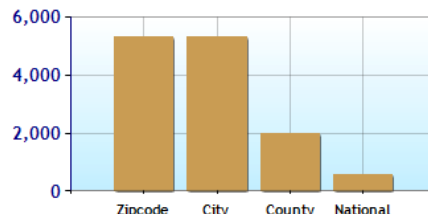

Students per Guidance Counselor

High Schools near Zip Code 92624

School	Grades	Students	P/T Ratio	Zipcode
Dana Hills High	09-12	2900	25.8	92629
* Dana (Richard Henry) Exceptional Needs	KG-06	56	7.5	92629

(* = alternative school)

Elementary Schools near Zip Code 92624

School	Grades	Students	P/T Ratio	Zipcode
Palisades Elementary	KG-06	543	21.7	92624
Capistrano Connections Academy Charter...	KG-08	100	33.3	92624
Southern California Connections Academy	KG-08	78	24.4	92624
Dana (Richard Henry) Elementar	KG-06	401	23.6	92629