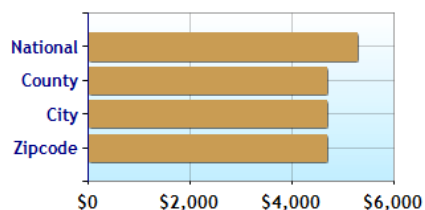

Zipcode	City	County	National
? High School Graduates	90.0%	90.0%	79.0%	80.0%
? College Degree - 2 year	8.4%	8.4%	7.8%	6.4%
? College Degree - 4 year	19.1%	19.1%	20.8%	15.7%
? Graduate Degree	13.2%	13.2%	10.7%	8.9%
? Expenditures per Student	$4,681	$4,681	$4,673	$5,283
? Students per Teacher	19.9	19.9	22.6	15.9
? Students per Librarian	407,969	407,969	54,275	912
? Students per Guidance Counselor	5,306	5,306	1,979	552

Expenditures per Student