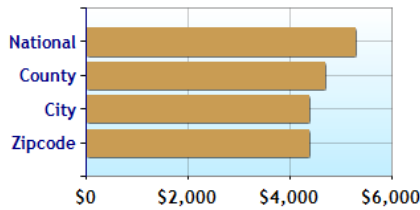

Education near Zip Code 92629

	Zipcode	City	County	National
High School Graduates	90.0%	90.0%	79.0%	80.0%
College Degree - 2 year	8.5%	8.5%	7.8%	6.4%
College Degree - 4 year	27.0%	25.3%	20.8%	15.7%
Graduate Degree	16.5%	15.8%	10.7%	8.9%
Expenditures per Student	\$4,374	\$4,374	\$4,673	\$5,283
Students per Teacher	15.7	15.7	22.6	15.9
Students per Librarian	398,341	39,026	54,275	912
Students per Guidance Counselor	5,284	8,186	1,979	552

Expenditures per Student

Students per Teacher

Students per Librarian

Students per Guidance Counselor

High Schools near Zip Code 92629

School	Grades	Students	P/T Ratio	Zipcode
Dana Hills High	09-12	2900	25.8	92629
* Dana (Richard Henry) Exceptional Needs	KG-06	56	7.5	92629